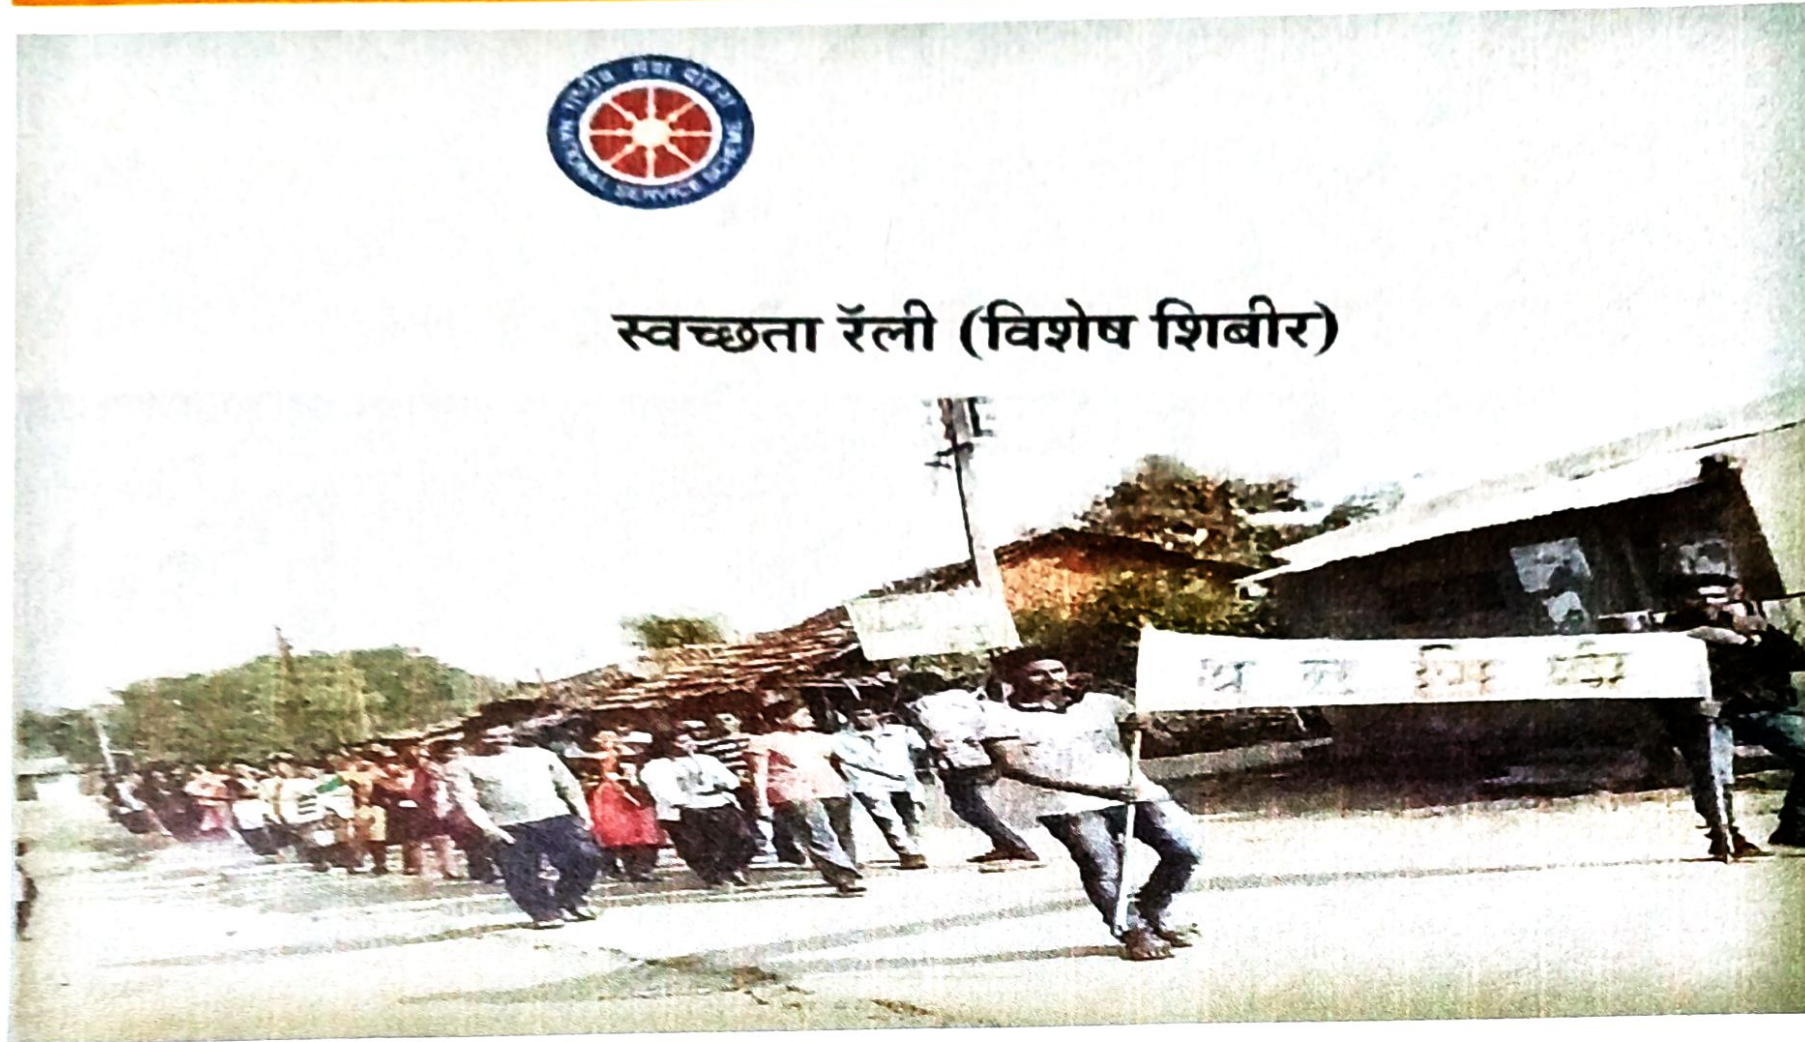

❖ SHRAMDAAN IN SPECIAL CAMP ORGNISED BY NSS

GWC COLLEGE, NAGBHID

[Signature]
Go-Ordinator
IQAC
G. W. College

[Signature]
Principal
Govindrao Warjekar
Arts & Com. College
NAGBHID 441206

❖ **CLEANLINESS AWARENESS RALLY ORGNISED BY NSS**