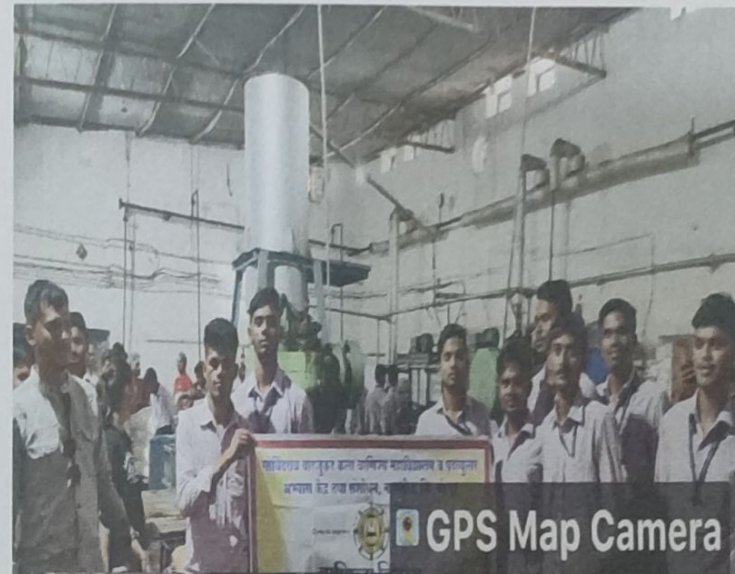

GPS Map Camera