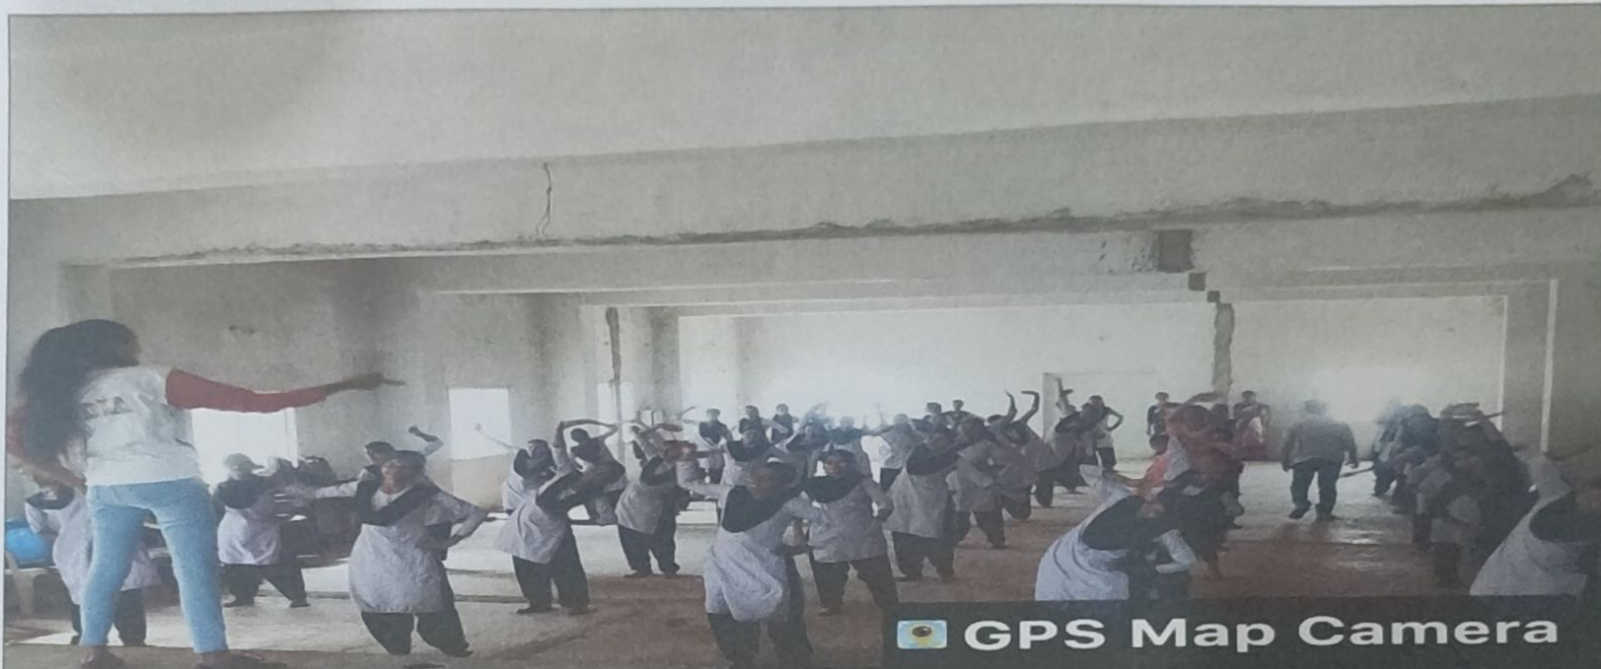

Co-Ordinator
IQAC
G. W. College
Nagbhid

Principal
Govindrao Warjekar
Arts & Com. College
NAGBHID-441206.

❖ **TWO DAYS SELF DEFENCE WORKSHOP ON THE OCCASION OF
“WORLD WOMEN’S DAY”**

📍 **GPS Map Camera**

Nagbhir, Maharashtra, India
G.W. Arts & Commerce College, Tahsil Road, Nagbhid, Nagbhir,
Maharashtra 441205, India
Lat 20.580769° Long 79.67006°
08/03/23 09:52 AM GMT +05:30