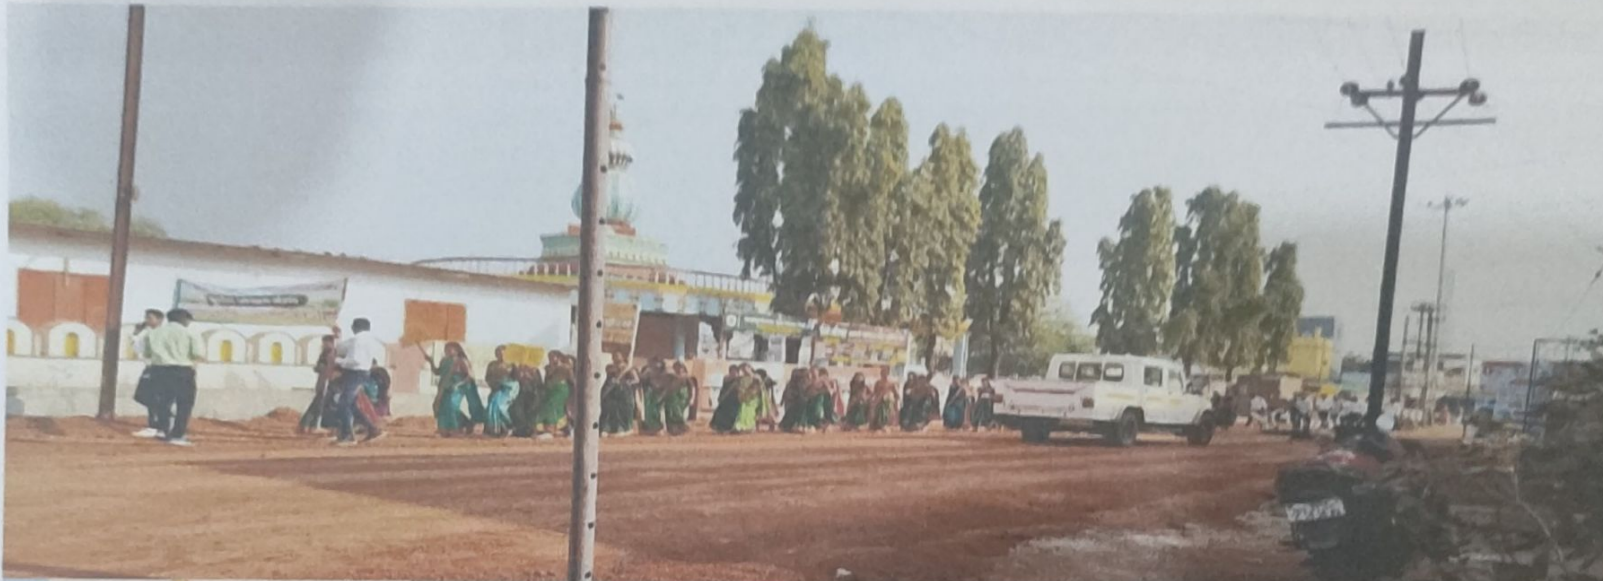

HMMH+74J, MSH 9, Samrat Ashok Nagar, Nagbhir, Maharashtra 441205, India

Nagbhir
Maharashtra
India

22°C

72°F

2023-01-14(Sat) 09:44(AM)

GWC COLLEGE, NAGBHID

Co-Ordinator
IQAC
G. W. College
Nagbhid

Principal
Govindrao Warjekar
Arts & Com. College
NAGBHID-441206.