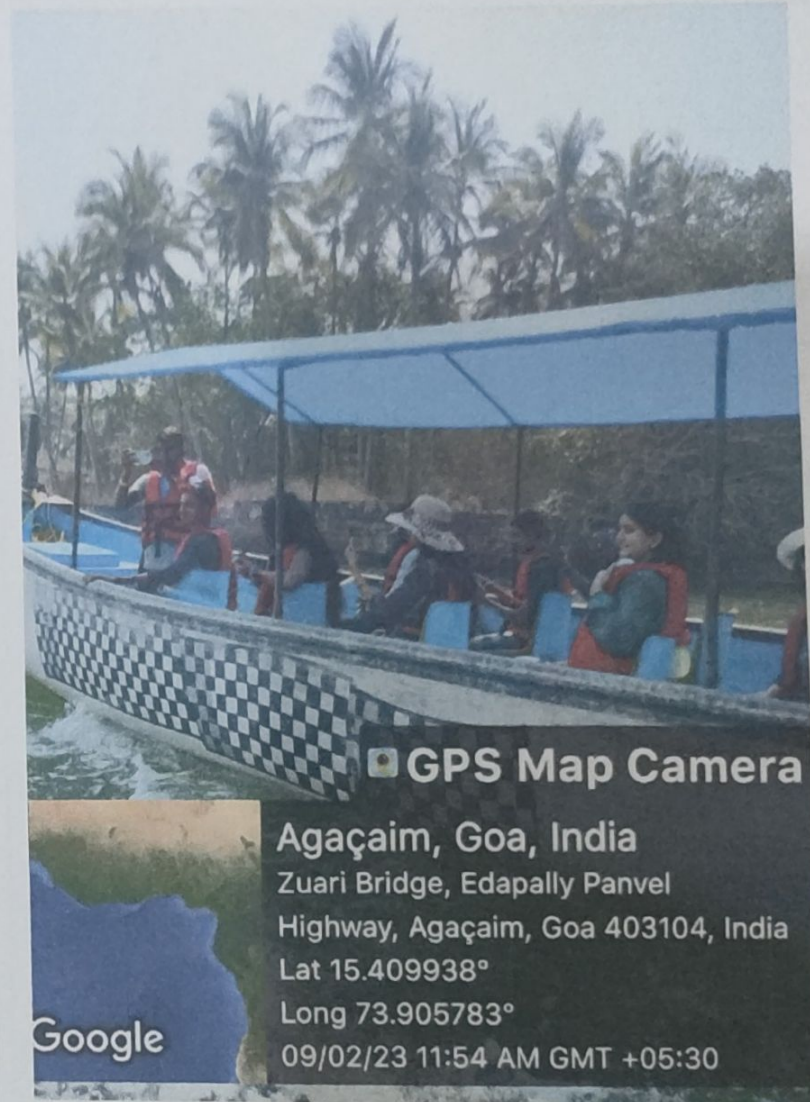

GWC COLLEGE, NAGBHID

[Signature]
Go-Ordinator
IQAC

G. W. College
Nagbhid

[Signature]
Principal
Govindrao Warjekar
Arts & Com College
NAGBHID-441206.