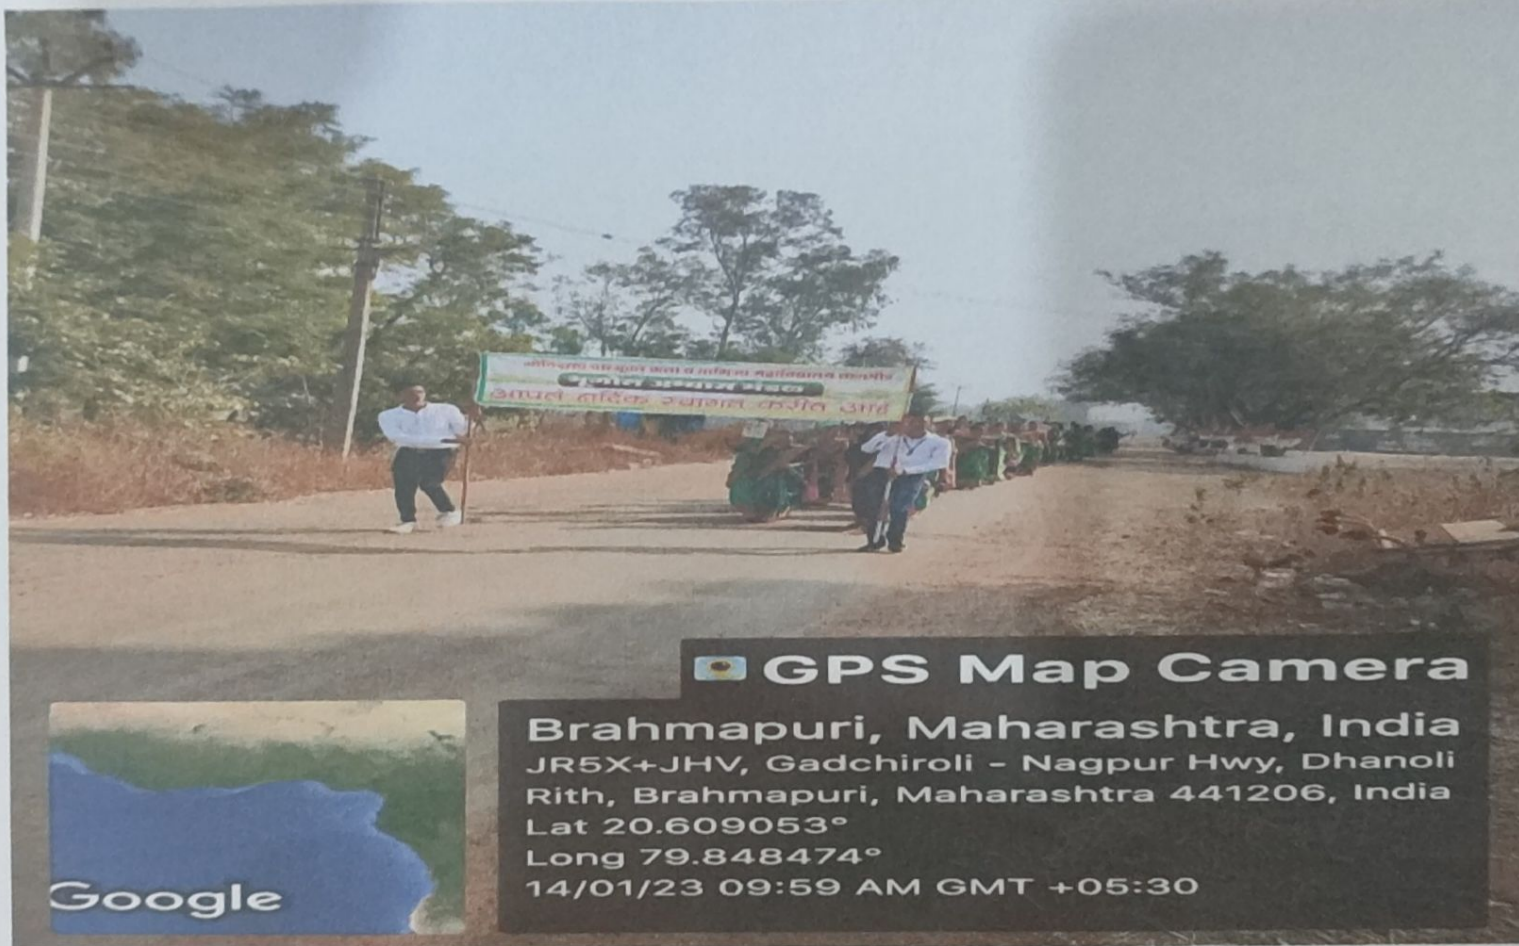

❖ ENVIRONMENT AWARENESS RALLY ON THE OCCASION OF WORLD GEOGRAPHY DAY

GWC COLLEGE, NAGBHID

[Signature]
Co-Ordinator

IQAC

G. W. College
Nagbhid

[Signature]
Principal

G. W. College
Arts & Com. College
NAGBHID 441206.