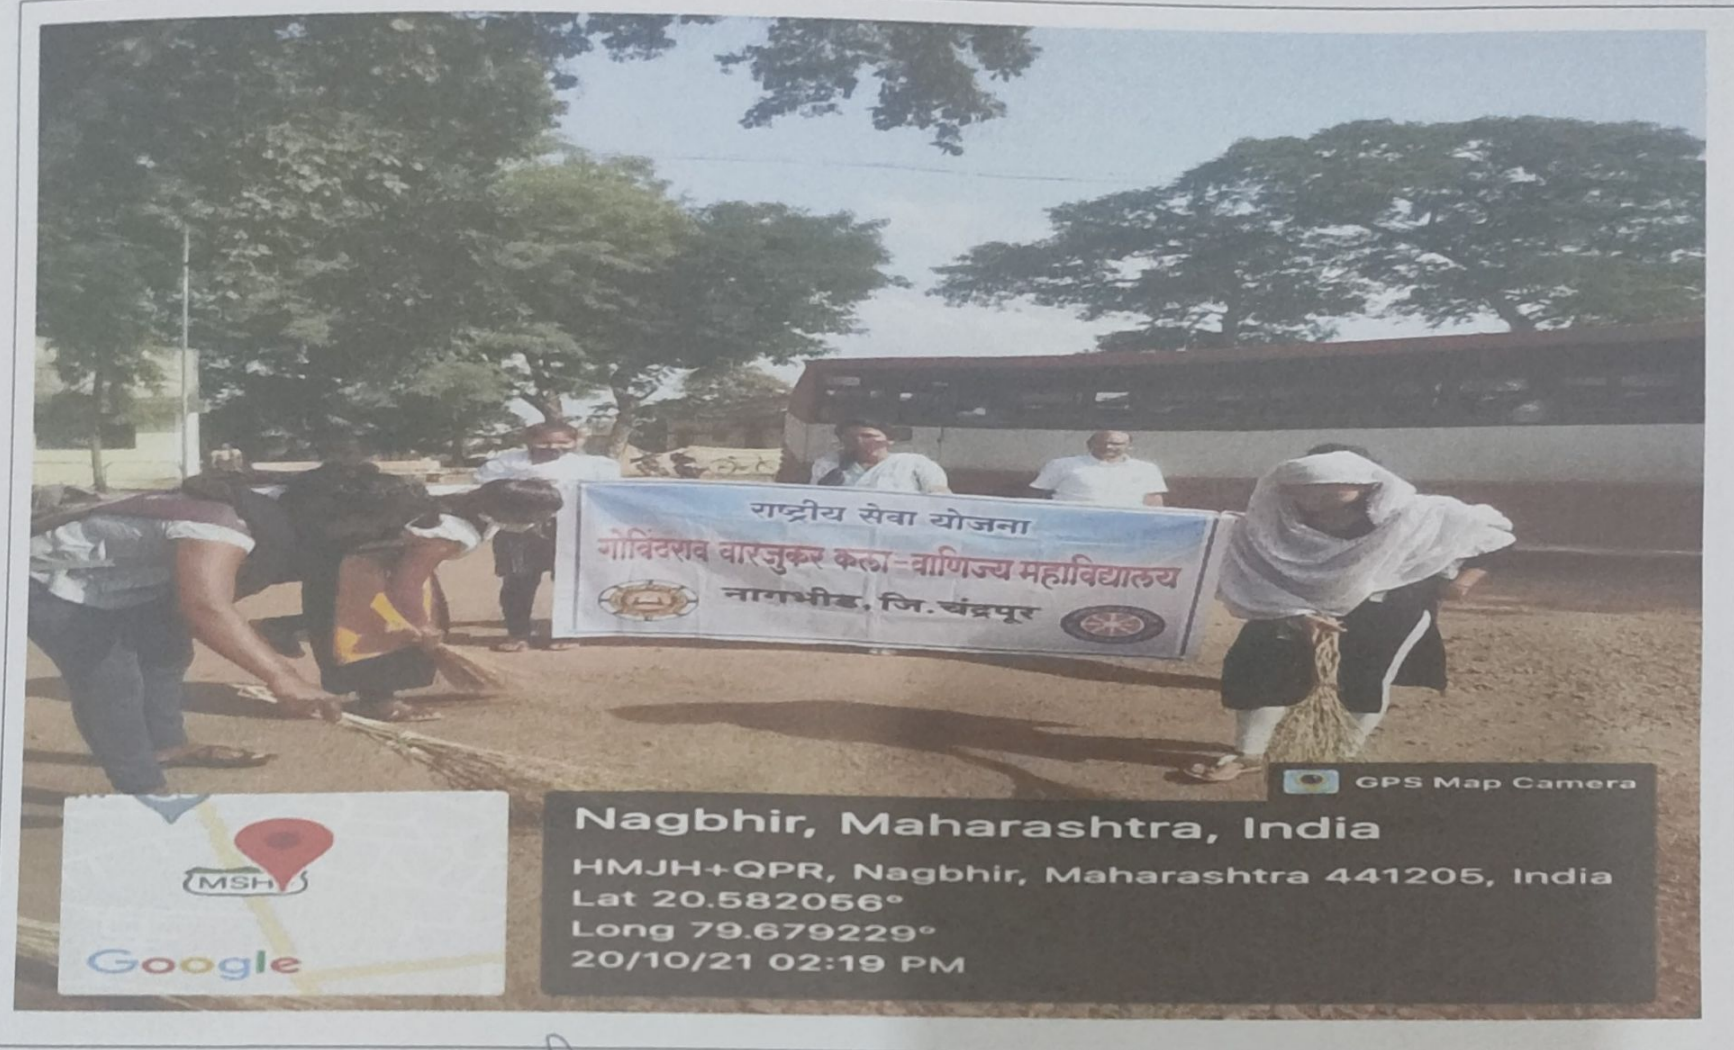

❖ SANITATION CANPAIGN AT BUS STAND NAGBHID ORGNISED BY NSS

GWC COLLEGE, NAGBHID

[Signature]
Co-Ordinator
IQAC
G. W. College
Nagbhid

[Signature]
Principal
Gayindrao Warjekar
Arts & Com. College
NAGBHID-441205.