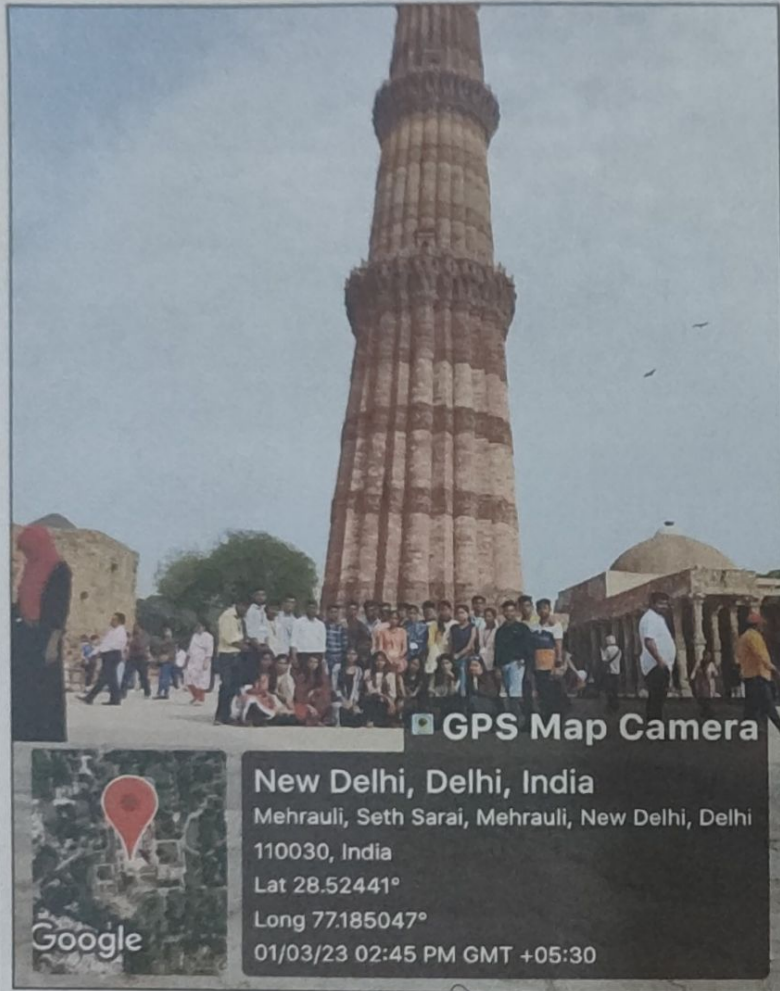

❖ **STUDY TOUR – COMMERCE DEPARTMENT**

GWC COLLEGE, NAGBHID

[Signature]
Co-Ordinator

IQAC

G. W. College

[Signature]
Principal

**Govindrao Warliker
Arts & Com. College
NAGBHID-441206**