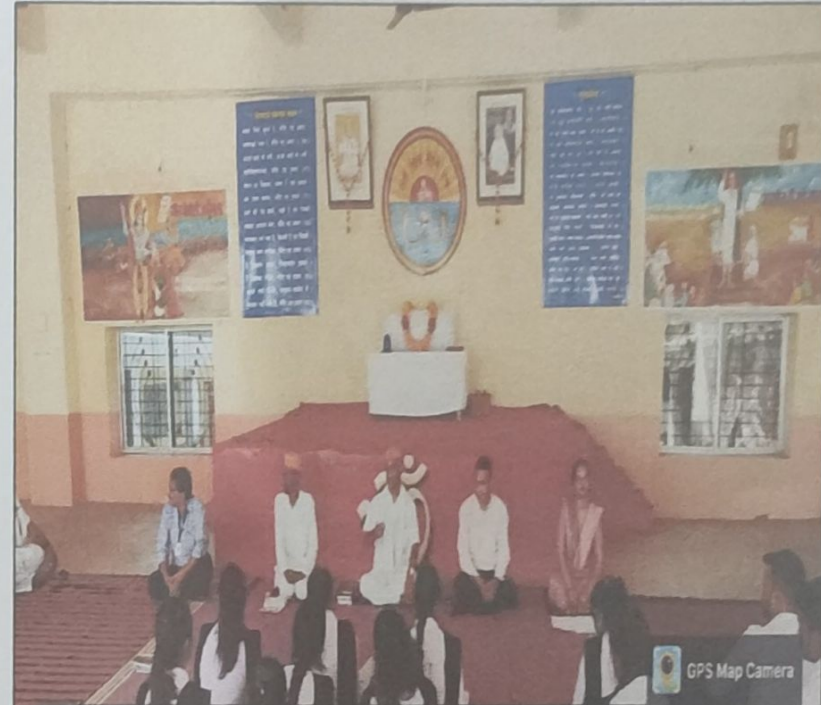

Kirmiti, Maharashtra, India
HQPM+JQR, Kirmiti, Maharashtra 441206, India

Lat 20.586644° Long 79.784379°
14/03/22 10:11 AM

GWC COLLEGE, NAGBHID

Co-Ordinator
IQAC
G. W. College
Nagbhid

Principal
Govindrao Warjekar
Arts & Com. College
NAGBHID-441206.