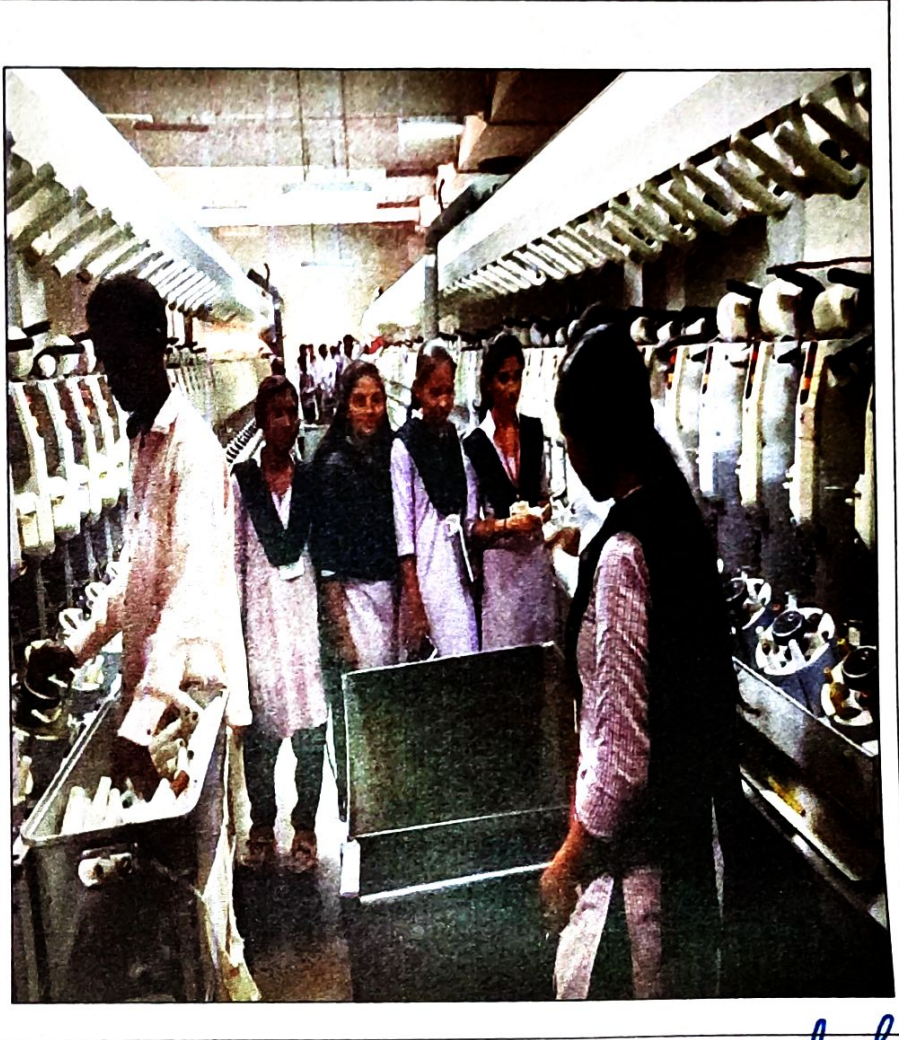

❖ **STUDY TOUR – COMMERCE DEPARTMENT**

GWC COLLEGE, NAGBHID

[Signature]
Co-Ordinator
IOAC

[Signature]
Principal
Govindrao Warjekar
Arts & Com. College