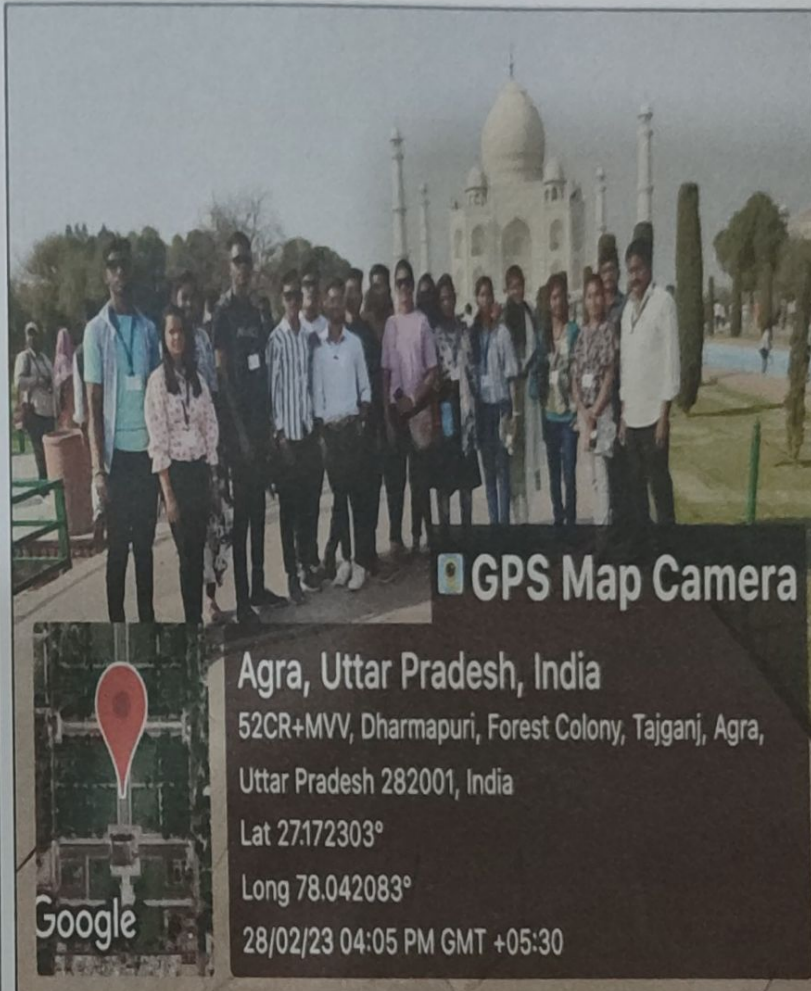

❖ **STUDY TOUR – COMMERCE DEPARTMENT**

GWC COLLEGE, NAGBHID

[Signature]
Co-Ordinator

IQAC

G. W. College

[Signature]
Principal

**Govindrao Warliker
Arts & Com. College
NAGBHID-441206**