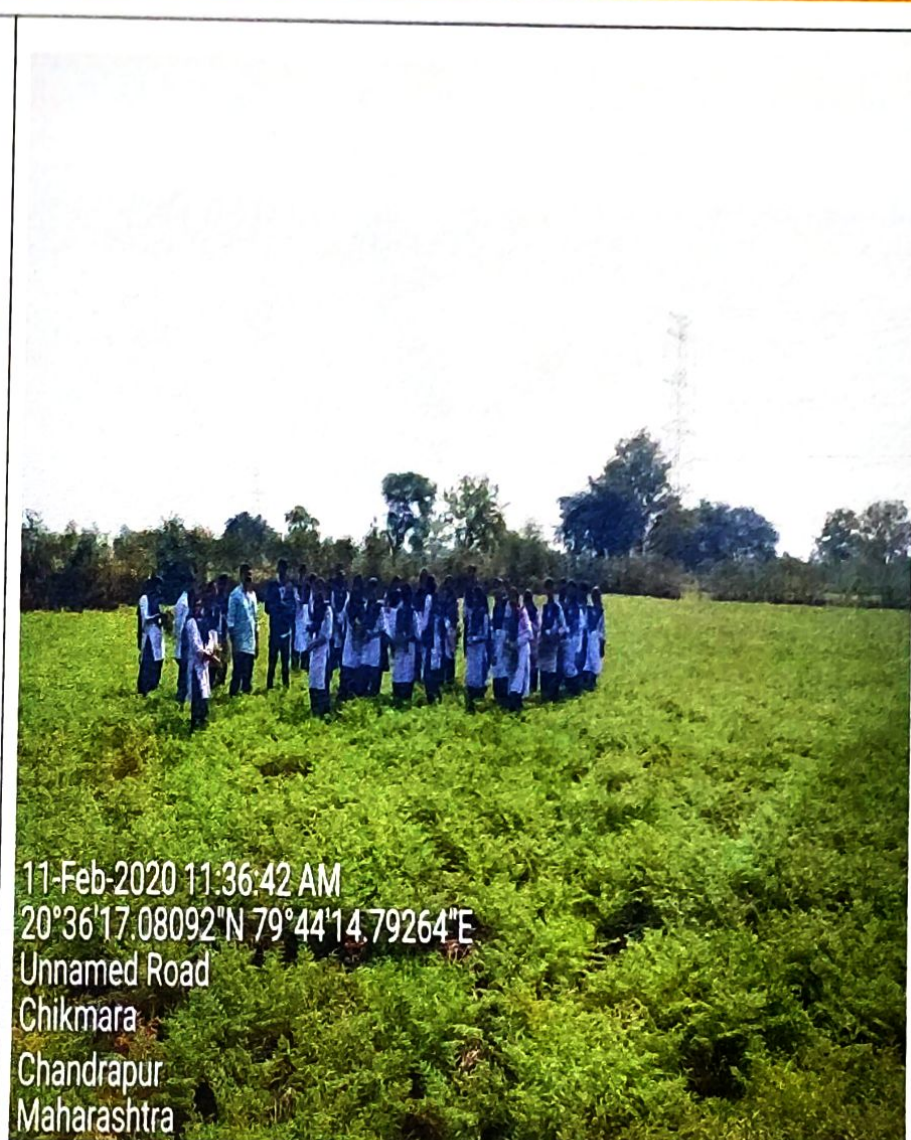

❖ **STUDY TOUR (GREEN PICNIC) – ENGLISH LITRATURE CLUB**

11-Feb-2020 10:25:45 AM
20°36'17.08092"N 79°44'14.79264"E
Unnamed Road
Chikmara
Chandrapur
Maharashtra

11-Feb-2020 11:36:42 AM
20°36'17.08092"N 79°44'14.79264"E
Unnamed Road
Chikmara
Chandrapur
Maharashtra