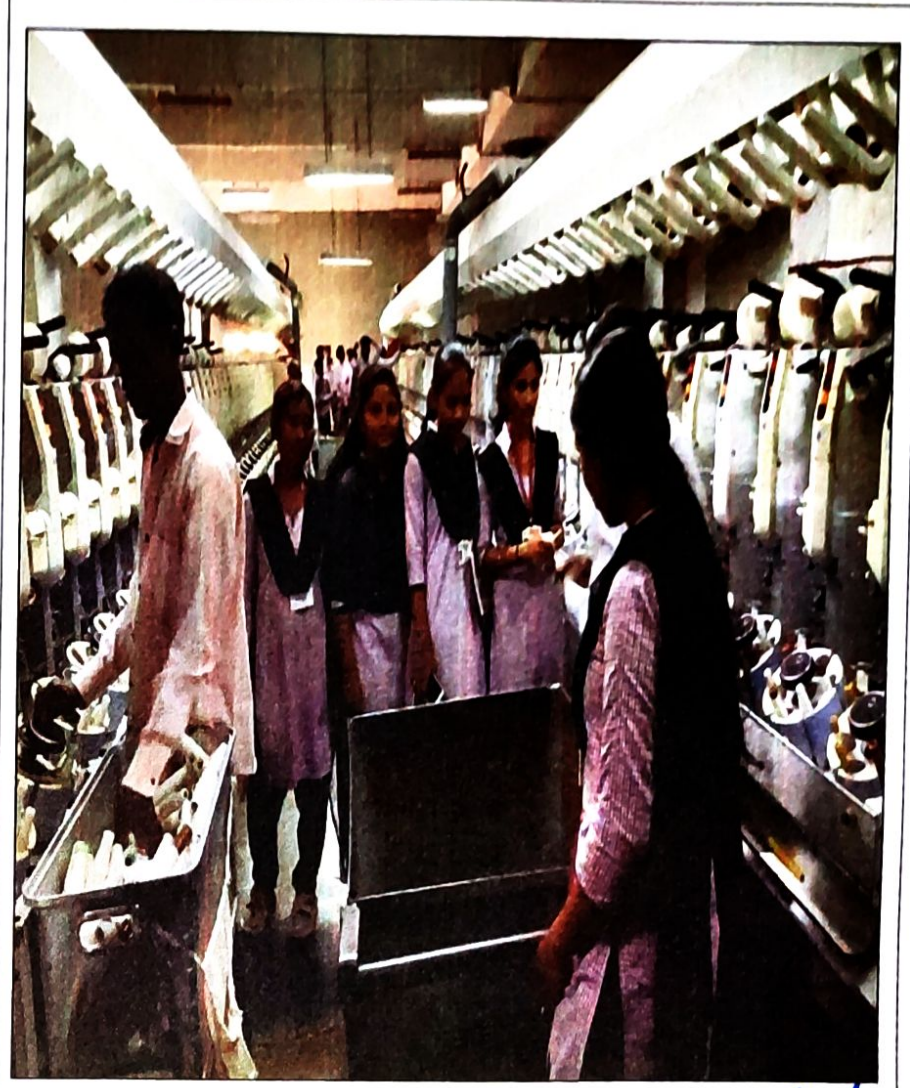

❖ **STUDY TOUR – COMMERCE DEPARTMENT**

GWC COLLEGE, NAGBHID

[Signature]
Co-Ordinator
IQAC

[Signature]
Principal
Govindrao Warlukar